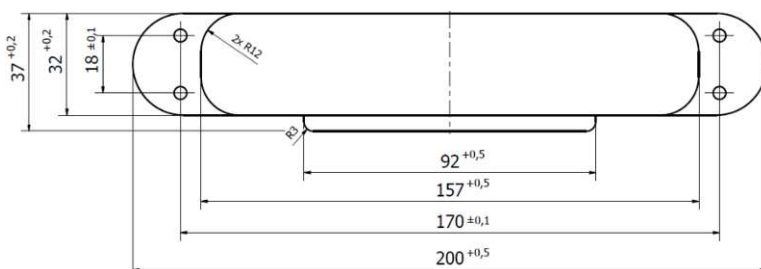

CEMOM
Moatti

ESTETIC 130 +8[©]
UNIVERSAL CONCEALED HINGES
3D ADJUSTABLE

ESTETIC 130 +8

ESTETIC 130 +8

	Number of the hinges	width of the DOOR "L" [mm]			
		700	800	900	1000
Load capacity	2	167 kg	146 kg	130 kg	117 kg
	3	188 kg	164 kg	146 kg	132 kg
	4	200 kg	175 kg	156 kg	140 kg

Position of the hinge in relation to the required dimensions of the door and the frame

Dimensions of socket

	Thickness of the DOOR "G"	width of the DOOR "L" [mm]			
		700	800	900	1000
Minimum slot "B"	40	4 mm	4 mm	3 mm	3 mm
	60	5 mm	4 mm	4 mm	4 mm
	80	6 mm	6 mm	5 mm	5 mm