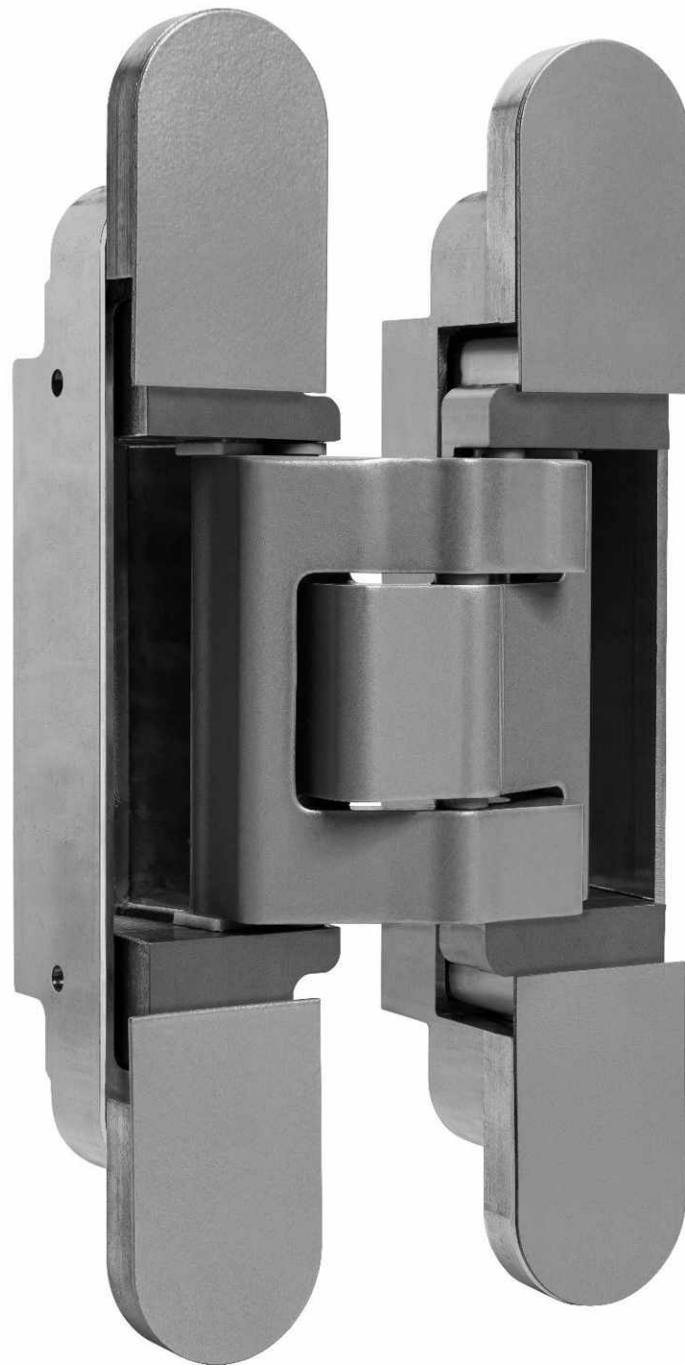

CEMOM
Moatti

ESTETIC 130 +8[©]
UNIVERSAL CONCEALED HINGES
3D ADJUSTABLE

ESTETIC 130 +8

ESTETIC 130 +8

	Number of the hinges	width of the DOOR "L" [mm]			
		700	800	900	1000
Load capacity	2	167 kg	146 kg	130 kg	117 kg
	3	188 kg	164 kg	146 kg	132 kg
	4	200 kg	175 kg	156 kg	140 kg

Position of the hinge in relation to the required dimensions of the door and the frame

Dimensions of socket

	Thickness of the DOOR "G"	width of the DOOR "L" [mm]			
		700	800	900	1000
Minimum slot "B"	40	4 mm	4 mm	3 mm	3 mm
	60	5 mm	4 mm	4 mm	4 mm
	80	6 mm	6 mm	5 mm	5 mm