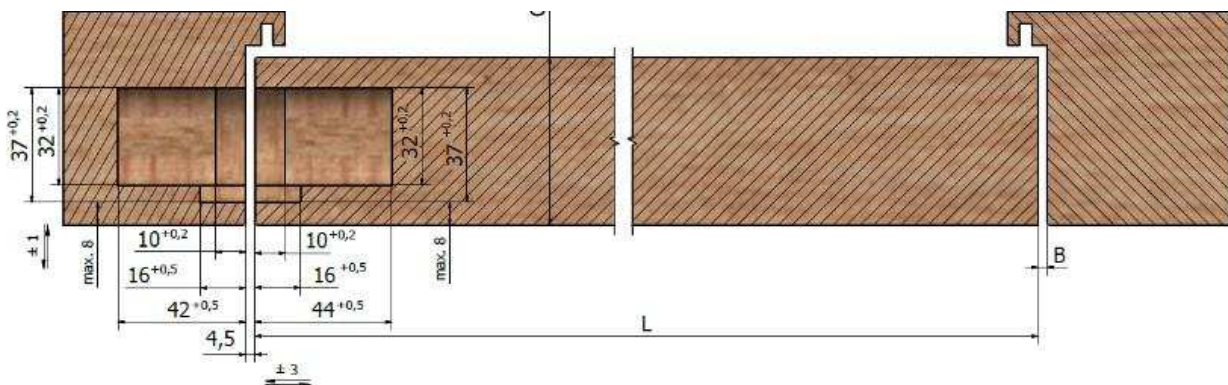

CEMOM
Moatti

ESTETIC 130 +8[©]
UNIVERSAL CONCEALED HINGES
3D ADJUSTABLE

ESTETIC 130 +8

ESTETIC 130 +8

	Number of the hinges	width of the DOOR "L" [mm]			
		700	800	900	1000
Load capacity	2	167 kg	146 kg	130 kg	117 kg
	3	188 kg	164 kg	146 kg	132 kg
	4	200 kg	175 kg	156 kg	140 kg

Position of the hinge in relation to the required dimensions of the door and the frame

Dimensions of socket

	Thickness of the DOOR "G"	width of the DOOR "L" [mm]			
		700	800	900	1000
Minimum slot "B"	40	4 mm	4 mm	3 mm	3 mm
	60	5 mm	4 mm	4 mm	4 mm
	80	6 mm	6 mm	5 mm	5 mm