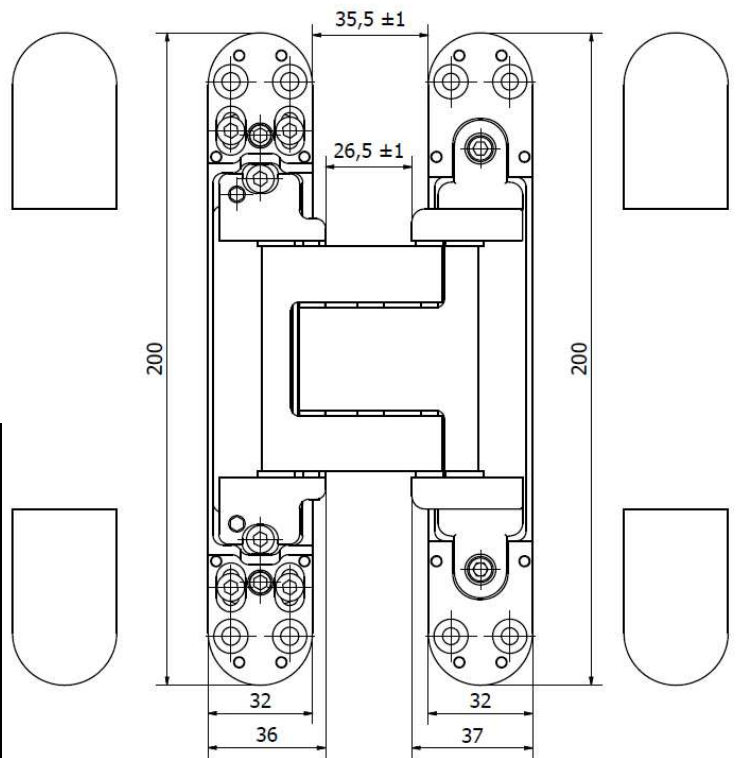

CEMOM
Moatti

ESTETIC 130 +8[©]
UNIVERSAL CONCEALED HINGES
3D ADJUSTABLE

ESTETIC 130 +8

ESTETIC 130 +8

	Number of the hinges	width of the DOOR "L" [mm]			
		700	800	900	1000
Load capacity	2	167 kg	146 kg	130 kg	117 kg
	3	188 kg	164 kg	146 kg	132 kg
	4	200 kg	175 kg	156 kg	140 kg

Position of the hinge in relation to the required dimensions of the door and the frame

Dimensions of socket

	Thickness of the DOOR "G"	width of the DOOR "L" [mm]			
		700	800	900	1000
Minimum slot "B"	40	4 mm	4 mm	3 mm	3 mm
	60	5 mm	4 mm	4 mm	4 mm
	80	6 mm	6 mm	5 mm	5 mm