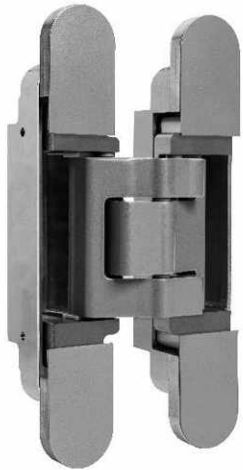

CEMOM
Moatti

ESTETIC 130 +8[©]
UNIVERSAL CONCEALED HINGES
3D ADJUSTABLE

ESTETIC 130 +8

ESTETIC 130 +8

	Number of the hinges	width of the DOOR "L" [mm]			
		700	800	900	1000
Load capacity	2	167 kg	146 kg	130 kg	117 kg
	3	188 kg	164 kg	146 kg	132 kg
	4	200 kg	175 kg	156 kg	140 kg

Position of the hinge in relation to the required dimensions of the door and the frame

Dimensions of socket

	Thickness of the DOOR "G"	width of the DOOR "L" [mm]			
		700	800	900	1000
Minimum slot "B"	40	4 mm	4 mm	3 mm	3 mm
	60	5 mm	4 mm	4 mm	4 mm
	80	6 mm	6 mm	5 mm	5 mm