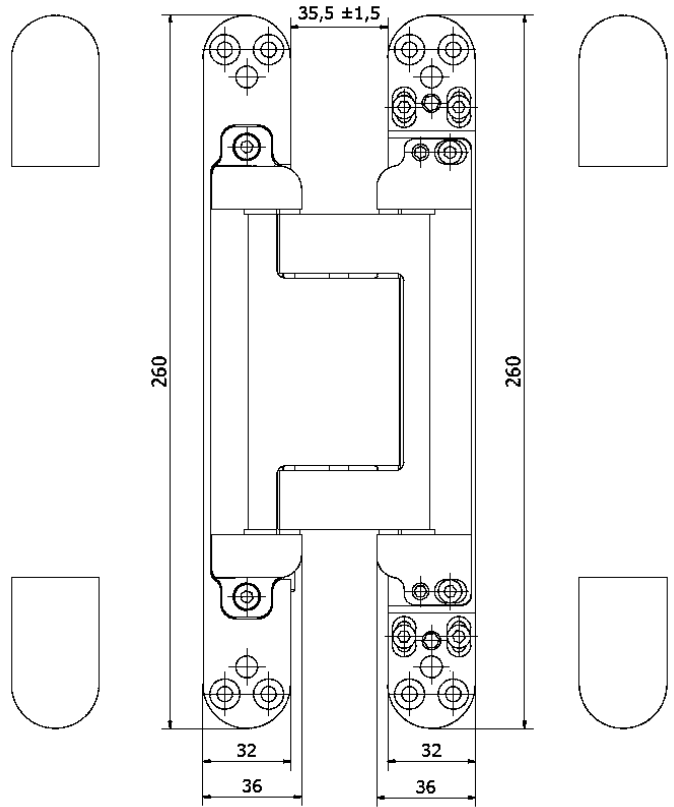

## ESTETIC 200

	Number of the hinges	width of the DOOR "L" [mm]			
		700	800	900	1000
Load capacity	2	257 kg	225 kg	200 kg	180 kg
	3	289 kg	253 kg	225 kg	203 kg
	4	308 kg	270 kg	240 kg	216 kg

Position of the hinge in relation to the required dimensions of the door and the frame

Dimensions of socket

	Thickness of the DOOR "G"	width of the DOOR "L" [mm]			
		700	800	900	1000
Minimum slot "B"	50	4 mm	4 mm	3 mm	3 mm
	60	5 mm	4 mm	4 mm	4 mm
	80	6 mm	6 mm	5 mm	5 mm