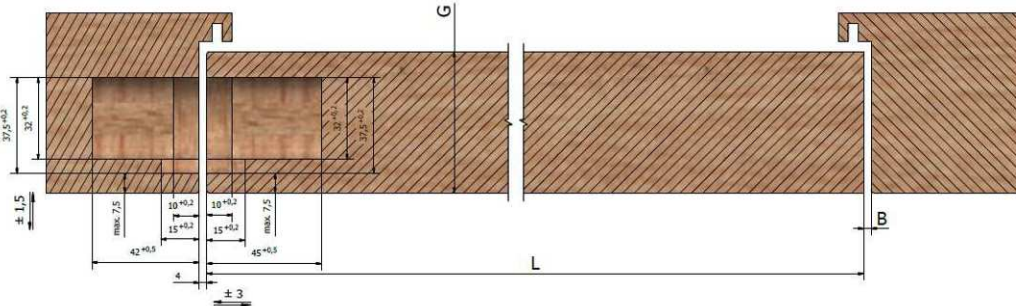

# ESTETIC 200

## ESTETIC 200

	Number of the hinges	width of the DOOR "L" [mm]			
		700	800	900	1000
Load capacity	2	257 kg	225 kg	200 kg	180 kg
	3	289 kg	253 kg	225 kg	203 kg
	4	308 kg	270 kg	240 kg	216 kg

Position of the hinge in relation to the required dimensions of the door and the frame

Dimensions of socket

	Thickness of the DOOR "G"	width of the DOOR "L" [mm]			
		700	800	900	1000
Minimum slot "B"	50	4 mm	4 mm	3 mm	3 mm
	60	5 mm	4 mm	4 mm	4 mm
	80	6 mm	6 mm	5 mm	5 mm