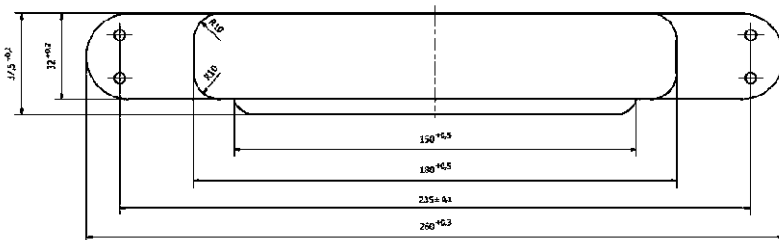

## ESTETIC 200

	Number of the hinges	width of the DOOR "L" [mm]			
		700	800	900	1000
Load capacity	2	257 kg	225 kg	200 kg	180 kg
	3	289 kg	253 kg	225 kg	203 kg
	4	308 kg	270 kg	240 kg	216 kg

Position of the hinge in relation to the required dimensions of the door and the frame

Dimensions of socket

	Thickness of the DOOR "G"	width of the DOOR "L" [mm]			
		700	800	900	1000
Minimum slot "B"	50	4 mm	4 mm	3 mm	3 mm
	60	5 mm	4 mm	4 mm	4 mm
	80	6 mm	6 mm	5 mm	5 mm