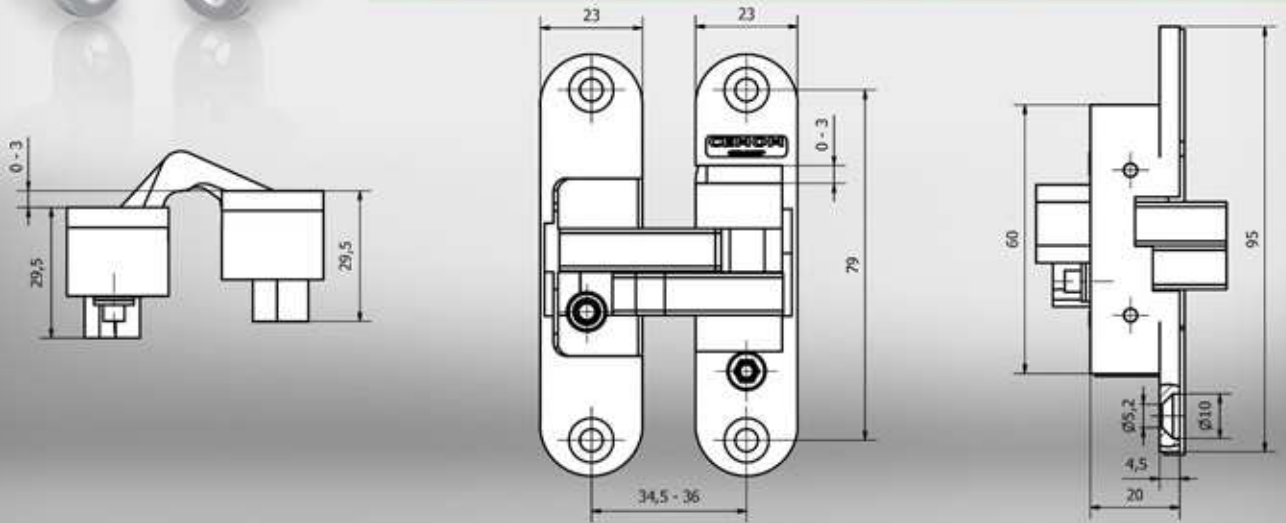

# D-SIGN W978

# D-SIGN W978

Number of hinges	DOOR ( WING) width				
	600	700	800	900	1000
2	50kg	46kg	42kg	40kg	36kg
3	56kg	51kg	48kg	45kg	40kg
4	63kg	57kg	53kg	50kg	45kg

Position of the hinge in relation to the required dimensions of the door and frame.

**3mm** = 3mm to be absolutely respected