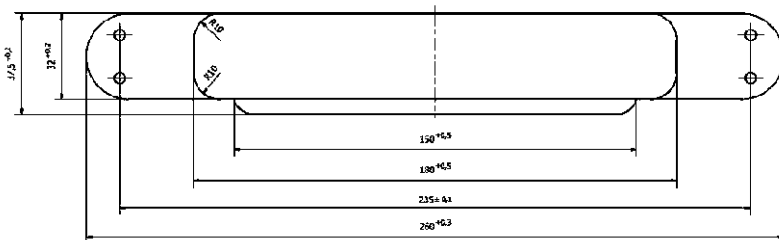

CEMOM
Moatti

ESTETIC 200[®]
UNIVERSAL CONCEALED HINGES
3D ADJUSTABLE

ESTETIC 200

ESTETIC 200

	Number of the hinges	width of the DOOR "L" [mm]			
		700	800	900	1000
Load capacity	2	257 kg	225 kg	200 kg	180 kg
	3	289 kg	253 kg	225 kg	203 kg
	4	308 kg	270 kg	240 kg	216 kg

Position of the hinge in relation to the required dimensions of the door and the frame

Dimensions of socket

	Thickness of the DOOR "G"	width of the DOOR "L" [mm]			
		700	800	900	1000
Minimum slot "B"	50	4 mm	4 mm	3 mm	3 mm
	60	5 mm	4 mm	4 mm	4 mm
	80	6 mm	6 mm	5 mm	5 mm