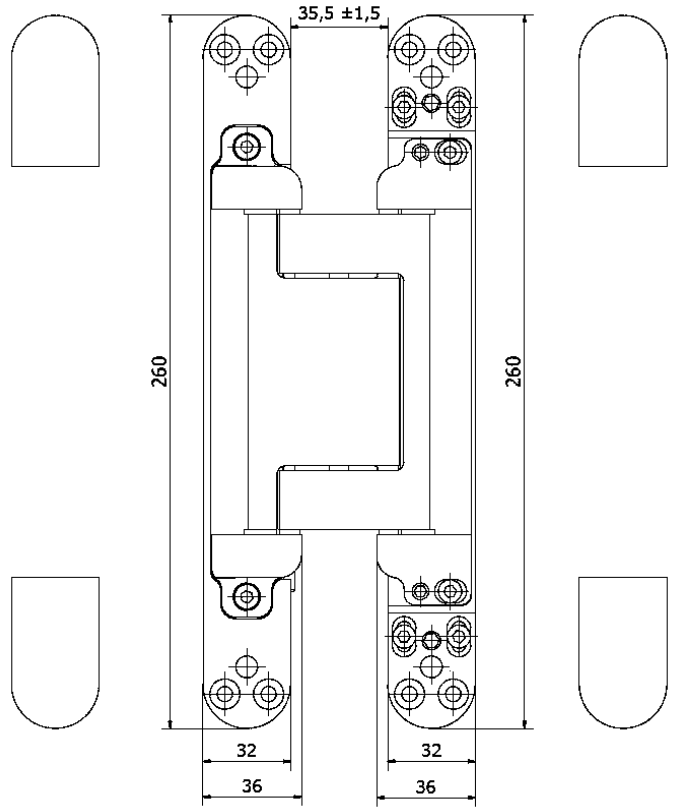

CEMOM
Moatti

ESTETIC 200[®]
UNIVERSAL CONCEALED HINGES
3D ADJUSTABLE

ESTETIC 200

ESTETIC 200

	Number of the hinges	width of the DOOR "L" [mm]			
		700	800	900	1000
Load capacity	2	257 kg	225 kg	200 kg	180 kg
	3	289 kg	253 kg	225 kg	203 kg
	4	308 kg	270 kg	240 kg	216 kg

Position of the hinge in relation to the required dimensions of the door and the frame

Dimensions of socket

	Thickness of the DOOR "G"	width of the DOOR "L" [mm]			
		700	800	900	1000
Minimum slot "B"	50	4 mm	4 mm	3 mm	3 mm
	60	5 mm	4 mm	4 mm	4 mm
	80	6 mm	6 mm	5 mm	5 mm