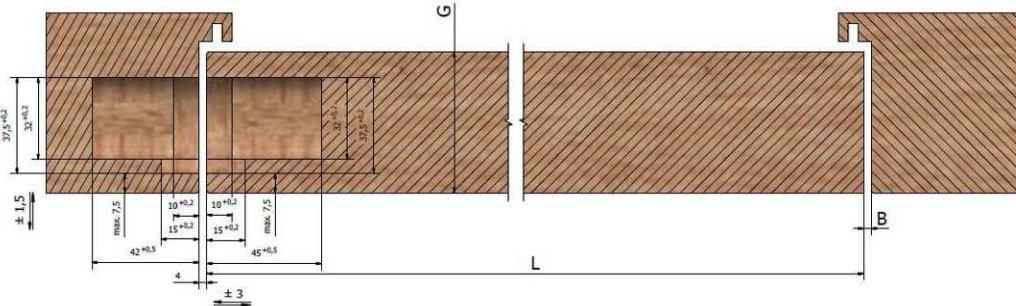

CEMOM
Moatti

ESTETIC 200[®]
UNIVERSAL CONCEALED HINGES
3D ADJUSTABLE

ESTETIC 200

ESTETIC 200

	Number of the hinges	width of the DOOR "L" [mm]			
		700	800	900	1000
Load capacity	2	257 kg	225 kg	200 kg	180 kg
	3	289 kg	253 kg	225 kg	203 kg
	4	308 kg	270 kg	240 kg	216 kg

Position of the hinge in relation to the required dimensions of the door and the frame

Dimensions of socket

	Thickness of the DOOR "G"	width of the DOOR "L" [mm]			
		700	800	900	1000
Minimum slot "B"	50	4 mm	4 mm	3 mm	3 mm
	60	5 mm	4 mm	4 mm	4 mm
	80	6 mm	6 mm	5 mm	5 mm